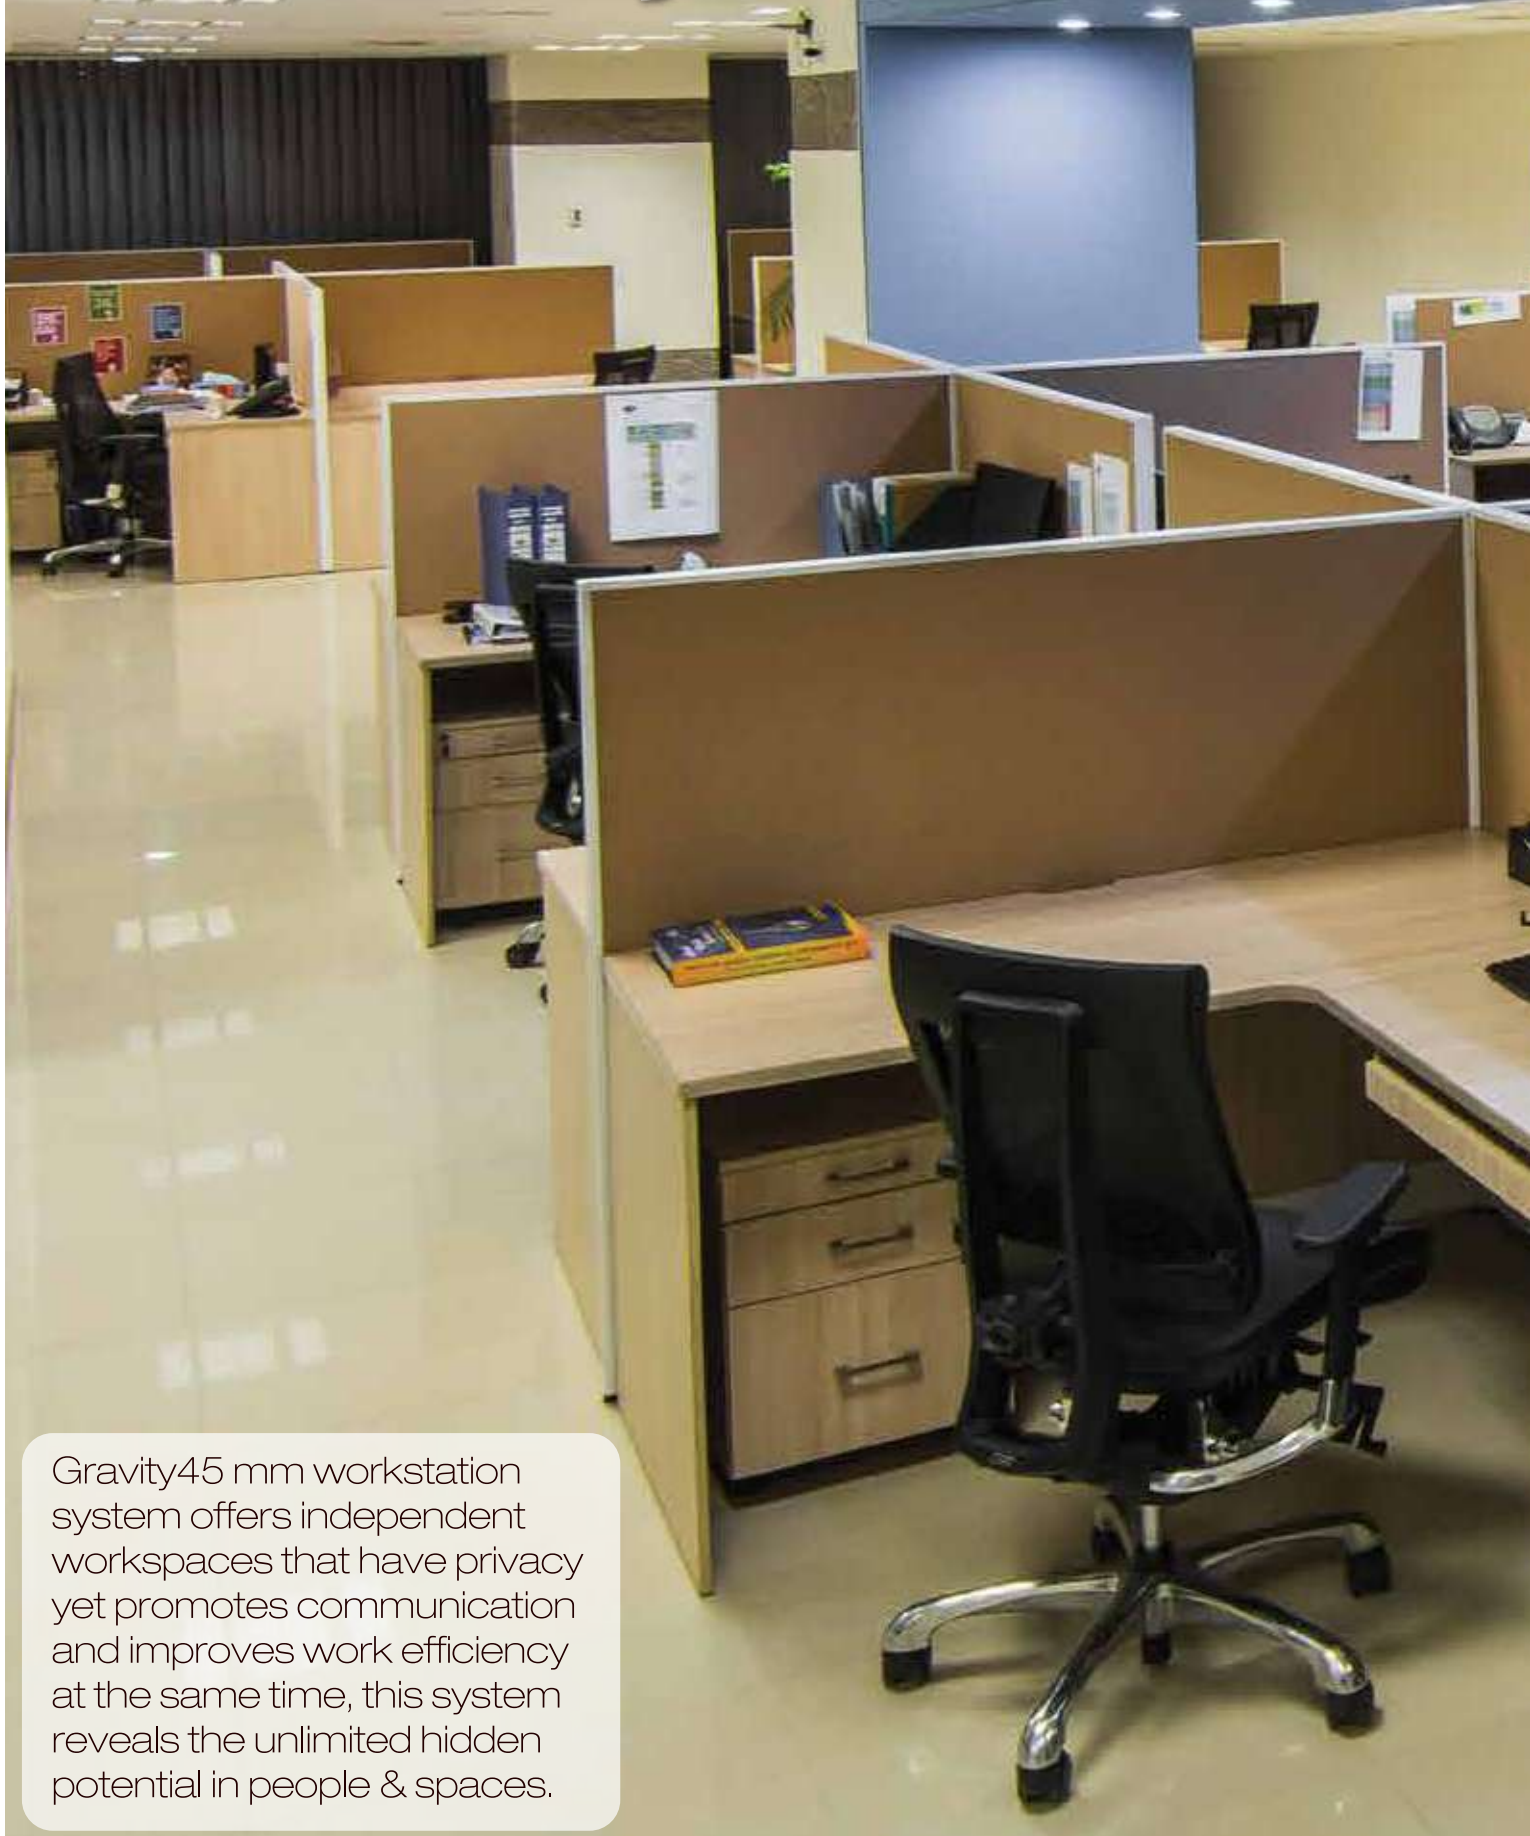

Gravity Worksta

Gravity45 mm workstation system offers independent workspaces that have privacy yet promotes communication and improves work efficiency at the same time, this system reveals the unlimited hidden potential in people & spaces.