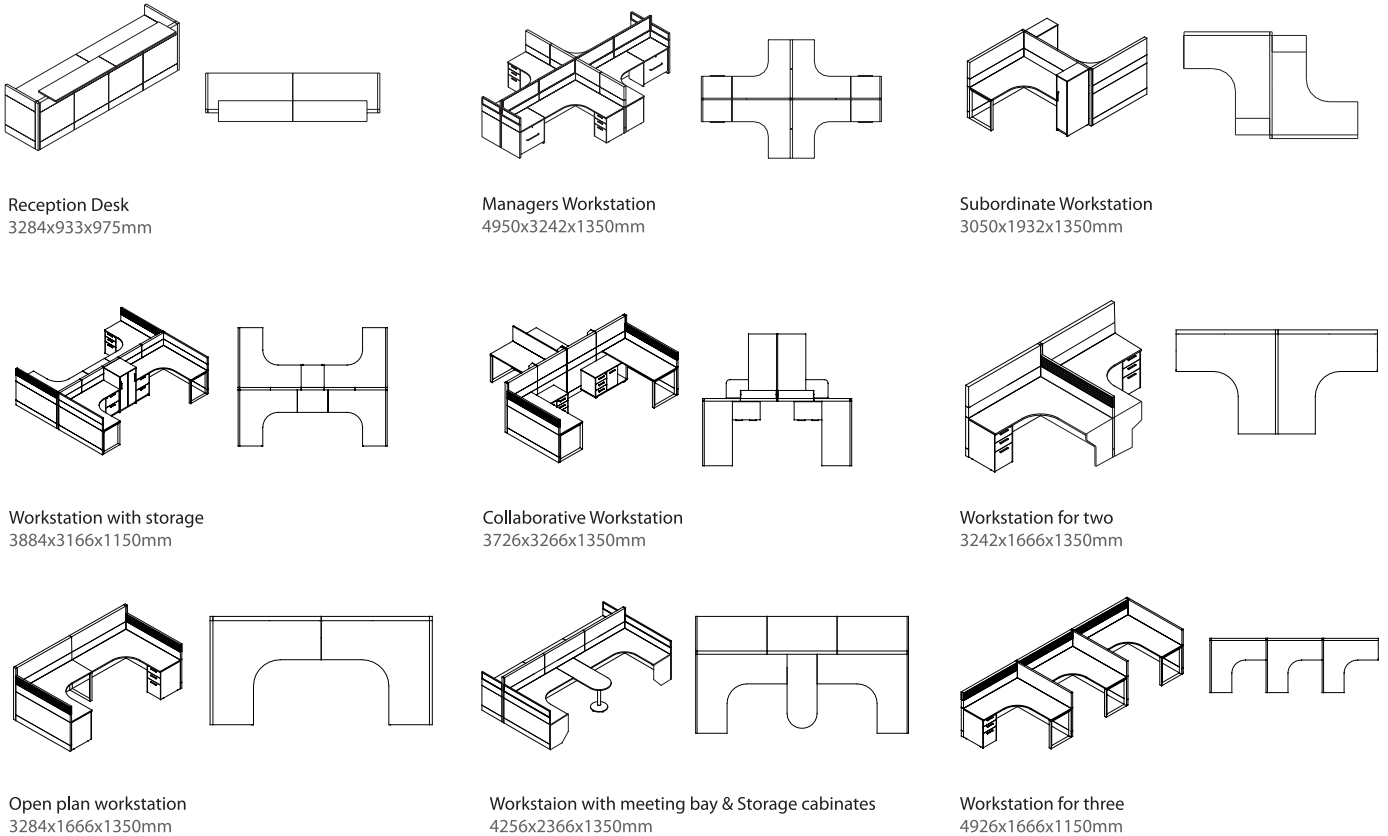

Workstation Configuration